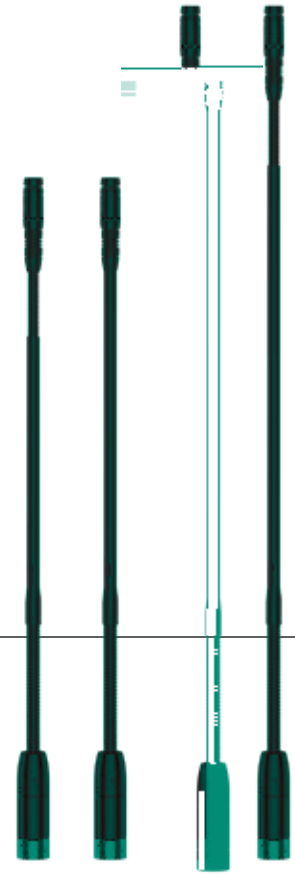

## Microflex Complete

Microflex Complete 3,800 31  
SW6000

- C Shed
- 
- 10
- 16 /40 c 20 /50 c
- / LED
- 
- MX

MXC M c fe C e e

M c fe

1 20

0

0