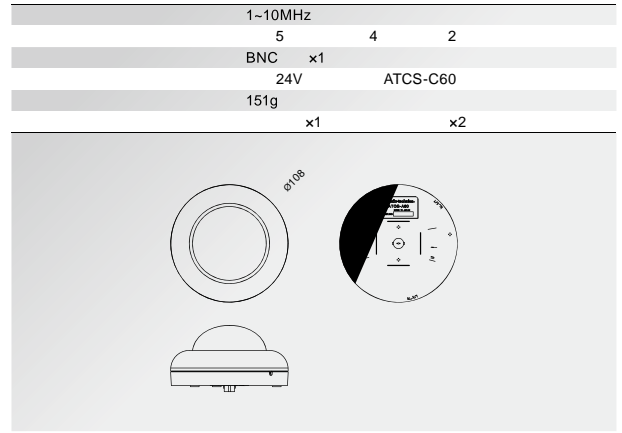

■
"001" ID
"002" ID

"001"

■
ID001 TALK
2

TALK

ATCS-A60

BNC
LED

AD-SZ1210CE

ATCS-M60