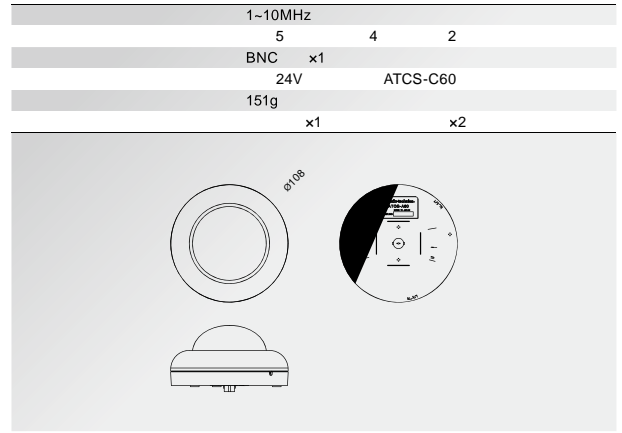

ATCS-A60

BNC
LED