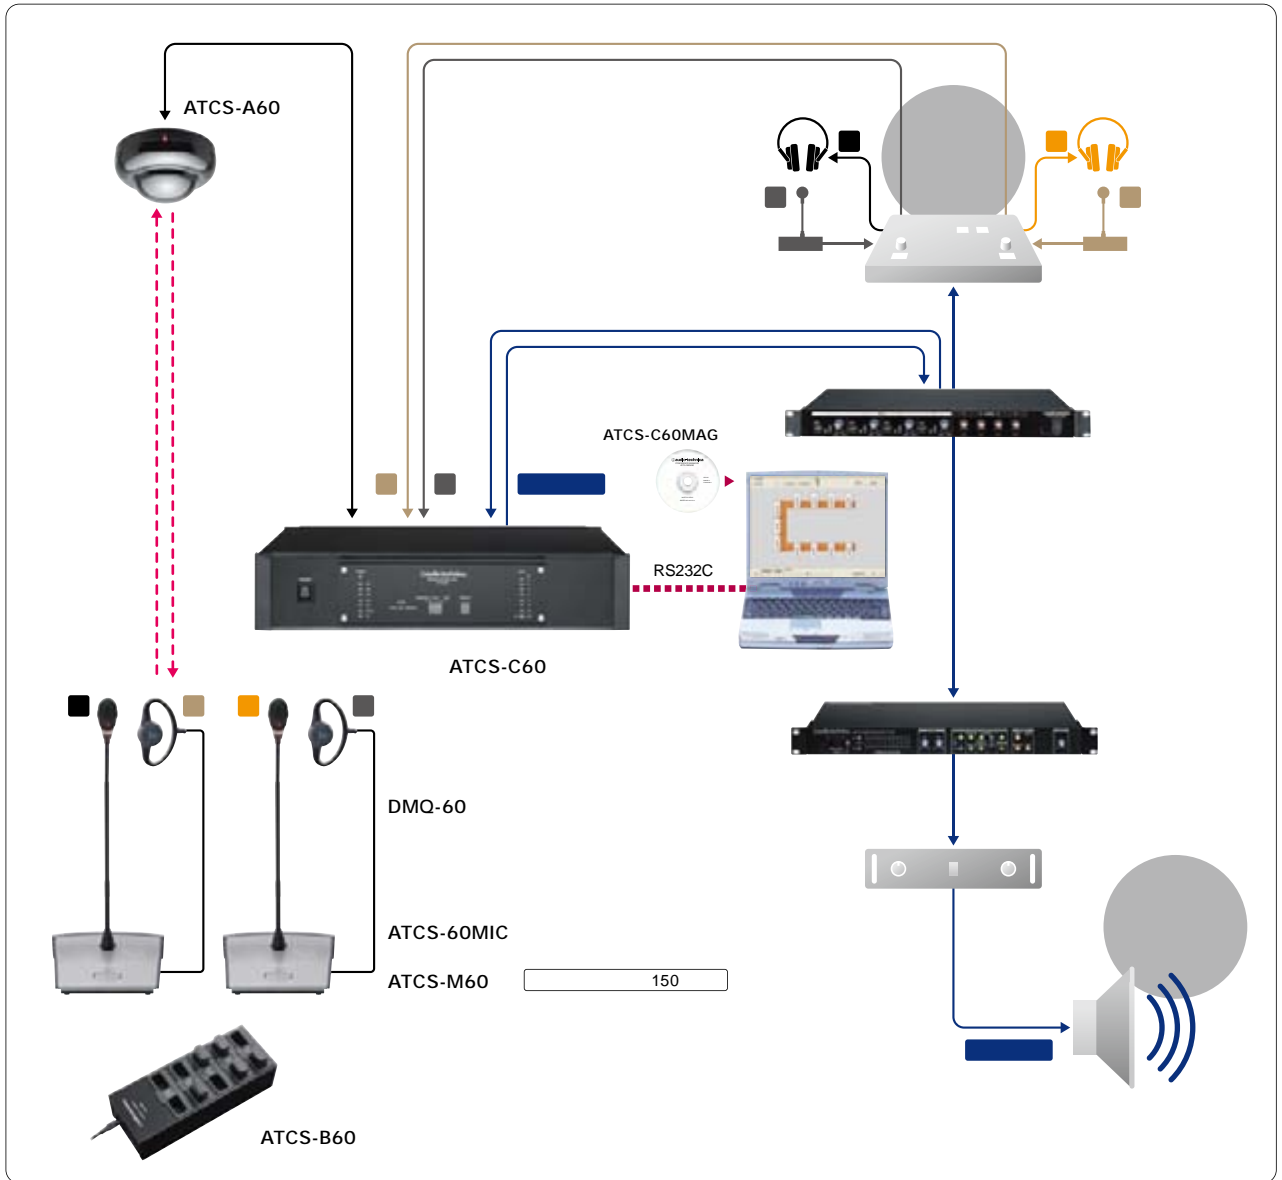

"001"

■
ID001 TALK
2
TALK

ATCS-C60

9
0.5
5

LED /RX
LED
LED

RS-232C
11

LED
AUX1
AUX1
AUX2
AUX2

ATCS-A60

BNC
LED

AD-SZ1210CE

ATCS-M60

-
-
-
-
-

AD1210UKB

UK

LI-240

ATCS-M60

ATCS-M60

-
-
-
-
-
-
-
-
-

1

(ATCS-M60)

(ATCS-B60)

+ -

ATCS-C60MAG

12

DMQ-60

(ATCS-C60MAG)

(ATCS-C60MAG)

OPTIONS Software

ATCS-60

ATCS-60
ATCS-C60MAG

(/)

RS232C