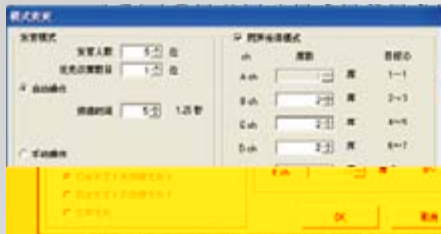

12

DMQ-60

(ATCS-C60MAG)

(ATCS-C60MAG)

OPTIONS Software

ATCS-60

ATCS-60
ATCS-C60MAG

RS232C