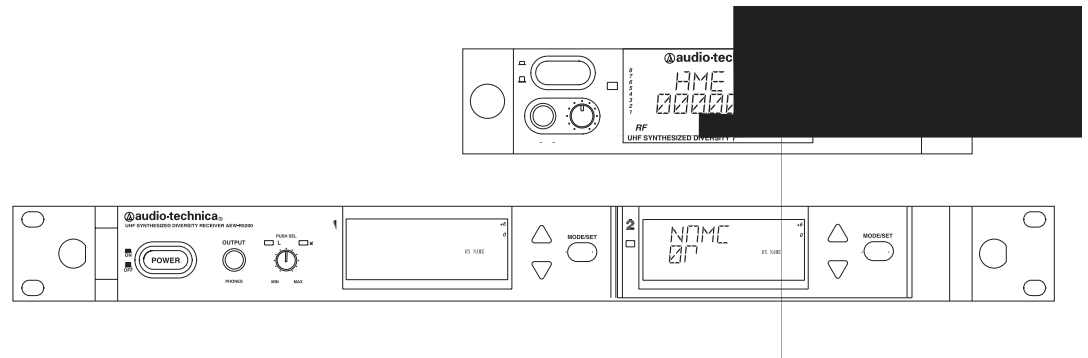

UHF

AEW-R4100

AEW-R5200

AEW-T1000a UniPak™

AEW-T3300a

AEW-T4100a

AEW-T5400a

AEW-T6100a