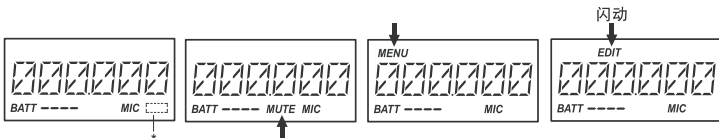

5.
    - i. MODE/SET
    - ii. MODE/SET
      1. a ~~NOLOC -~~
      2. b ~~ALLLOC -~~
         ~~LOCKED~~
      3. c
      4. d ~~R×LOC -~~
  6. MODE/SET/)
    - i. MODE/SET
    - ii. MODE/SET
      ~~OFF ON~~
      1. NT.PWR OFF
      2. "EDIT"
      3. ET 5
  7.
    - i. MODE/SET
    - ii. MODE/SET
      1. GL
      2. "EDIT"
      3. STORE
  8. (/)
    - i. MODE/SET
    - ii. MODE/SET
      NORMAL HOLD
      STORE
    - i. METER NORMAL
    - ii. "EDIT"
      MODE/SET
  9.
    - i. MODE/SET
    - ii. MODE/SET
      1. LOAD
      2. PRESET
      3. LOAD
  10.
    - i. MODE/SET
      m - 6 PRESET
    - ii. MODE/SET
      LOAD STORE
9. QUIT SET