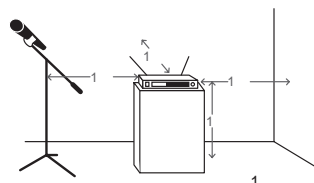

AEW-4000 / 5000

FCC 15

INDUSTRY CANADA R.S.S.210

1)

2)

AC

1. 6.3mm (50mV-XLR) (25mV - XLR)
2. 6.3mm 'V'
- 3.
1. AEW-R4100
2. AEW-R5200 BNC BNC-BNC
- BNC BNC BNC
- BNC-BNC "A" "B" BNC
1. 6.3mm
2. AEW-R5200 2 1
1. IEC 100~240V-50/60Hz
2. AEW-R5200 IEC AEW-R5200 IEC
- (Link)
- IntelliScan™ AEW-R4100 21 (AEW-R4100 AEW-R5200)
- AEW-R5200 AEW-5000 AEW-R5200
- (2)
1. "Master" "Link In"
- (AEW-R5200 1 "Master", 2 "Slave"
2. "Link Out"
3. "Link In"
4. "Link Out"
- 5.
- UHF AEW-R5200 AEW-R4100
- Artist Elite
- AEW-R5200

AEW-4000/5000 "a" UHF

AEW-4000/5000 "a" 996
25kHz D 55.500~680.375MHz G
721.500~746.375MHz 40

UHF

UHF

IntelliScan™

1

1

2

1