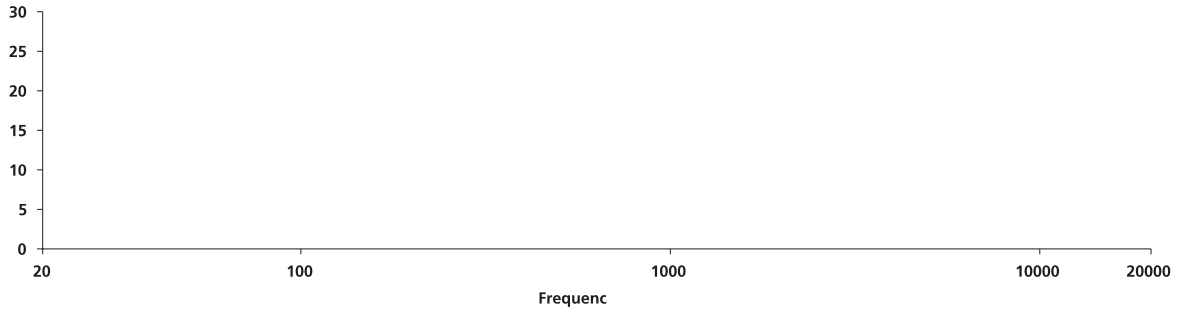

LT 6403
full-range loudspeaker

BOSE

LT 6403

full-range loudspeaker

Directivity Index and Q

BOSE[®]

|

LT 6403

full-range loudspeaker

Vertical Plots