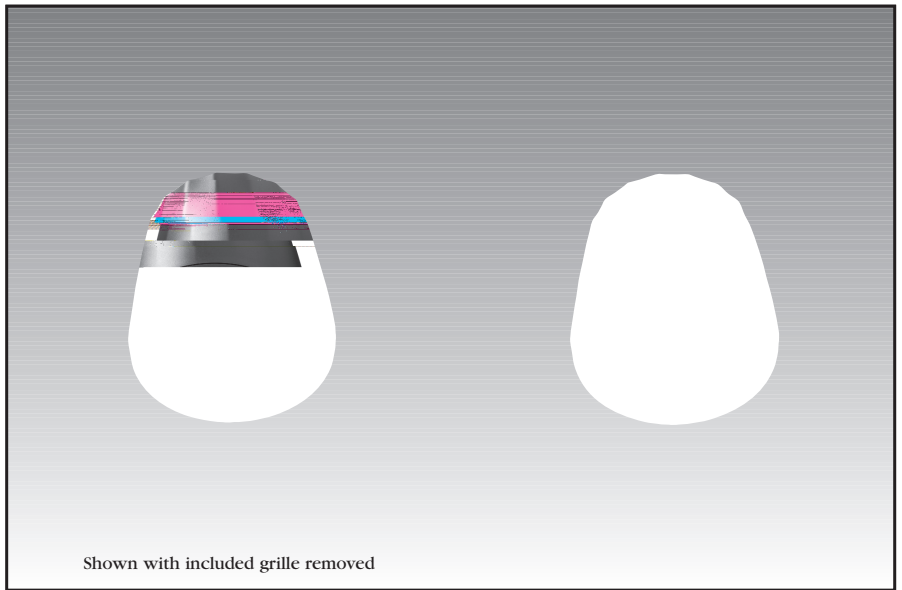

### Applications:

The JBL Control 62P is an ultra-compact mid-high satellite speaker designed for professional audio environments. Its small size and clear sound make it ideal for use in conference rooms, classrooms, and other spaces where a high-quality audio system is needed without taking up too much space. The speaker is available in multiple finishes, including black, silver, and chrome, to match a variety of interior designs. Installation is simple and straightforward, thanks to the included mounting hardware. The Control 62P is also available in multiple quantities, making it a great choice for large-scale installations. Whether you're looking for a single speaker or a full system, the Control 62P is the perfect solution for your needs.