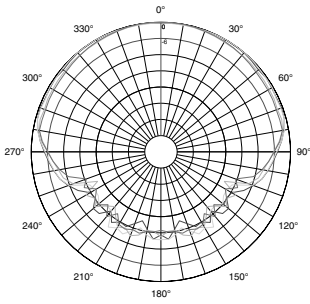

- 1.25 kHz
- 1.6 kHz
- 2 kHz
- 2.5 kHz