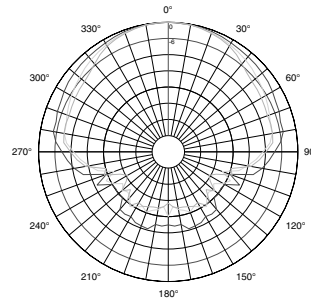

- 3.15 kHz
- 4 kHz
- 5 kHz