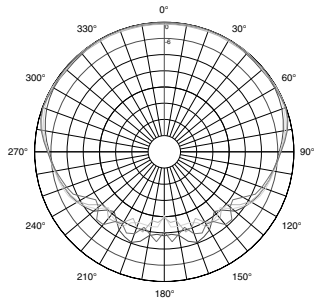

Coverage:

CSS8004

- 500 Hz
- 630 Hz
- 800 Hz
- 1 kHz