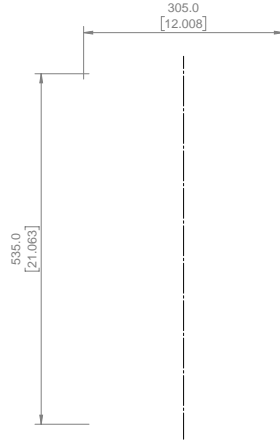

mm inch

JBL Professional
 8500 Balboa Boulevard, P.O. Box 2200
 Northridge, California 91329 U.S.A.
 © Copyright 2018 JBL Professional
 www.jblpro.com

SS CV3010/99
 SZ
 07/05/18